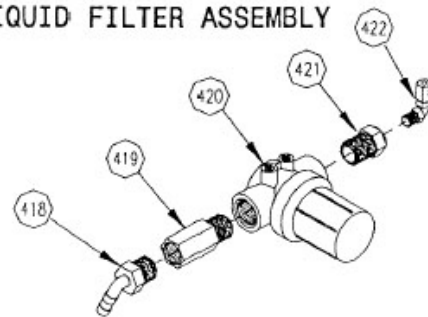

Outback 6

Please Refer to Outback 6 Parts List for reference to the numbers on the following breakdown pages.

Foamer Assembly

AIR PUMP ASSEMBLY

FOAM CHAMBER ASSEMBLY

LIQUID PUMP ASSEMBLY

LIQUID FILTER ASSEMBLY

BOOT DROP ASSEMBLY

GAUGE ASSEMBLY

CAB CONTROL ASSEMBLY
P/N: RHAB371

FOAM DROP COUPLER ASSEMBLY

RIBBON DROP ASSEMBLY
P/N: RHAB366