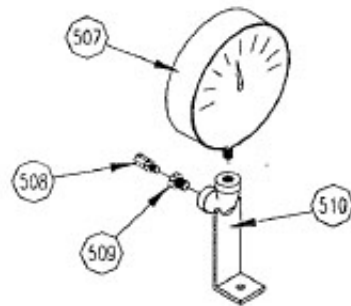

Outback 6

Please Refer to Outback 6 Parts List for reference to the numbers on the following breakdown pages.

Foamer Assembly

AIR PUMP ASSEMBLY

FOAM CHAMBER ASSEMBLY

LIQUID PUMP ASSEMBLY

LIQUID FILTER ASSEMBLY

BOOT DROP ASSEMBLY

GAUGE ASSEMBLY

CAB CONTROL ASSEMBLY
P/N: RHAB371

FOAM DROP COUPLER ASSEMBLY

RIBBON DROP ASSEMBLY
P/N: RHAB366