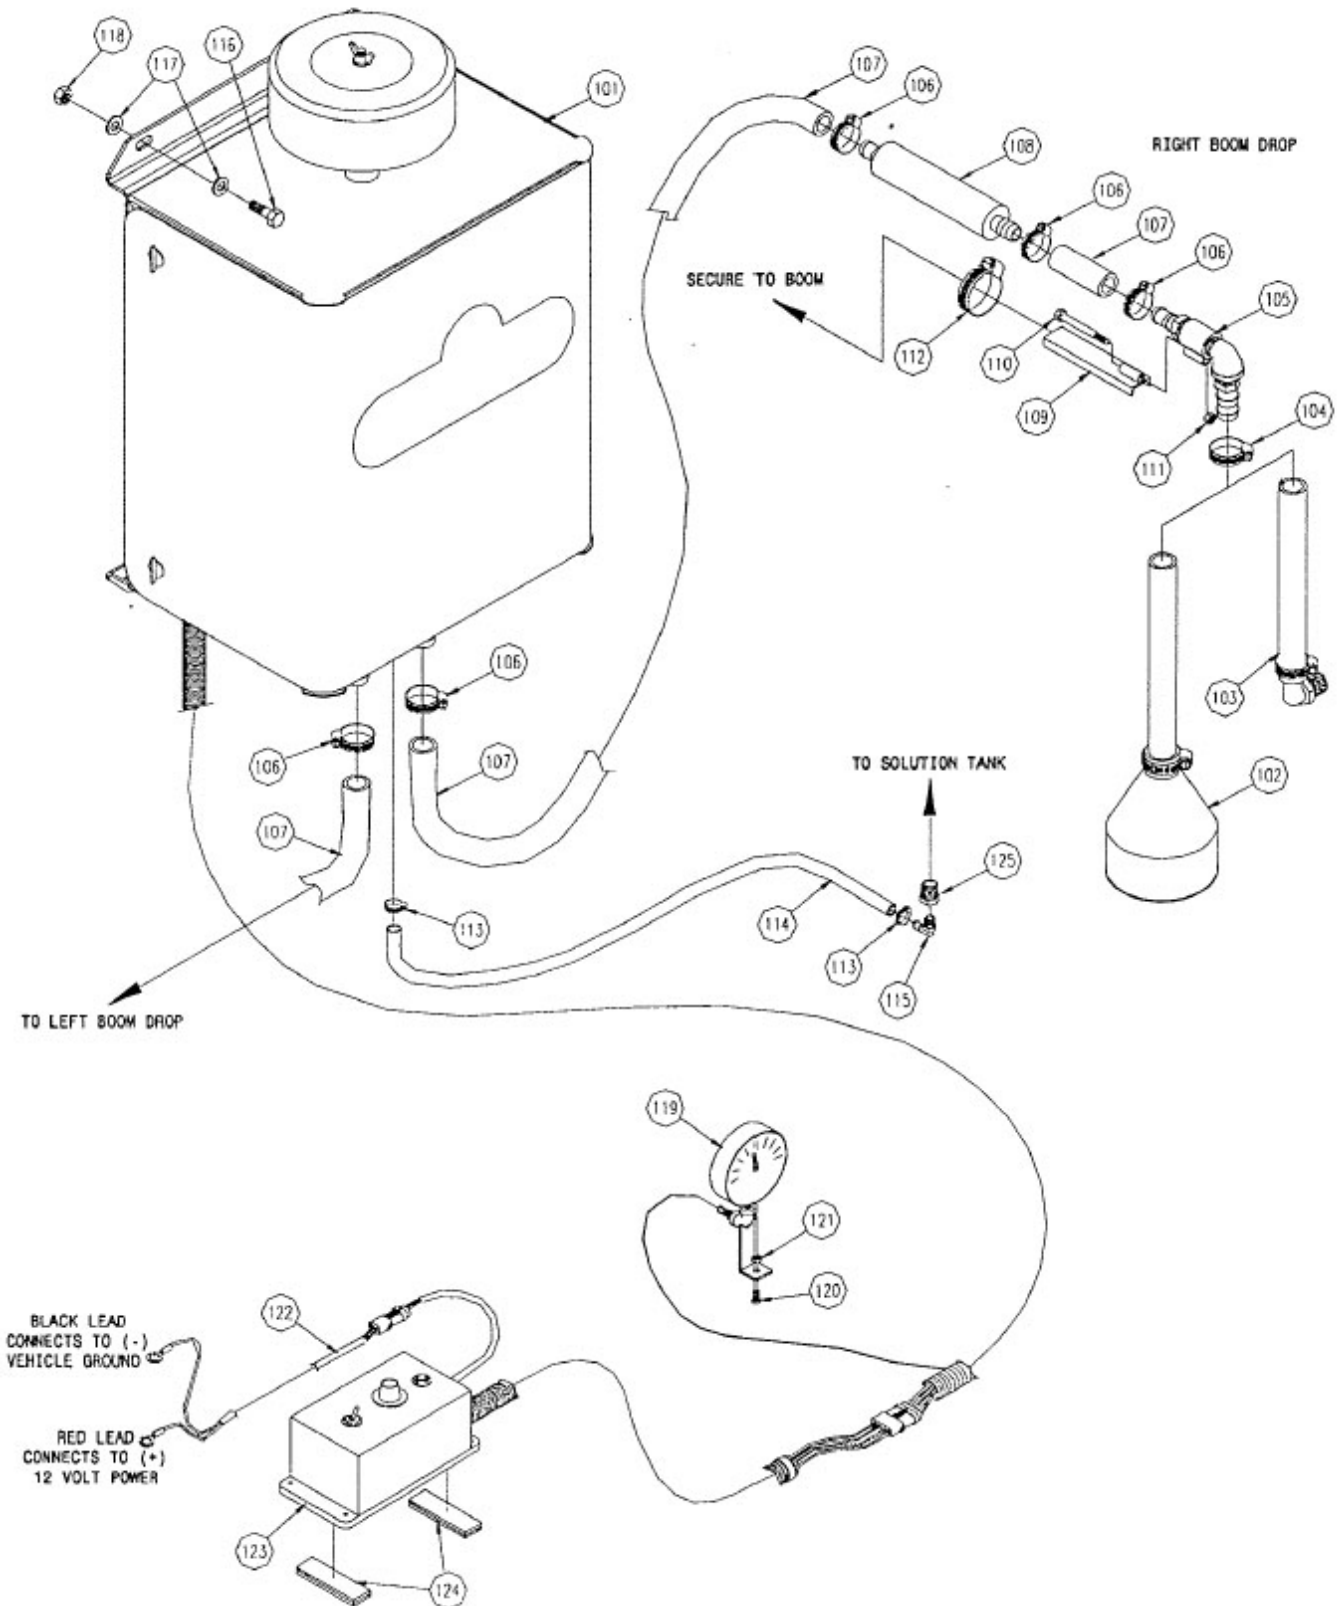

Outback 6

Please Refer to Outback 6 Parts List for reference to the numbers on the following breakdown pages.

Foamer Assembly

AIR PUMP ASSEMBLY

FOAM CHAMBER ASSEMBLY

LIQUID PUMP ASSEMBLY

LIQUID FILTER ASSEMBLY

BOOT DROP ASSEMBLY

GAUGE ASSEMBLY

CAB CONTROL ASSEMBLY
P/N: RHAB371

FOAM DROP COUPLER ASSEMBLY

RIBBON DROP ASSEMBLY
P/N: RHAB366