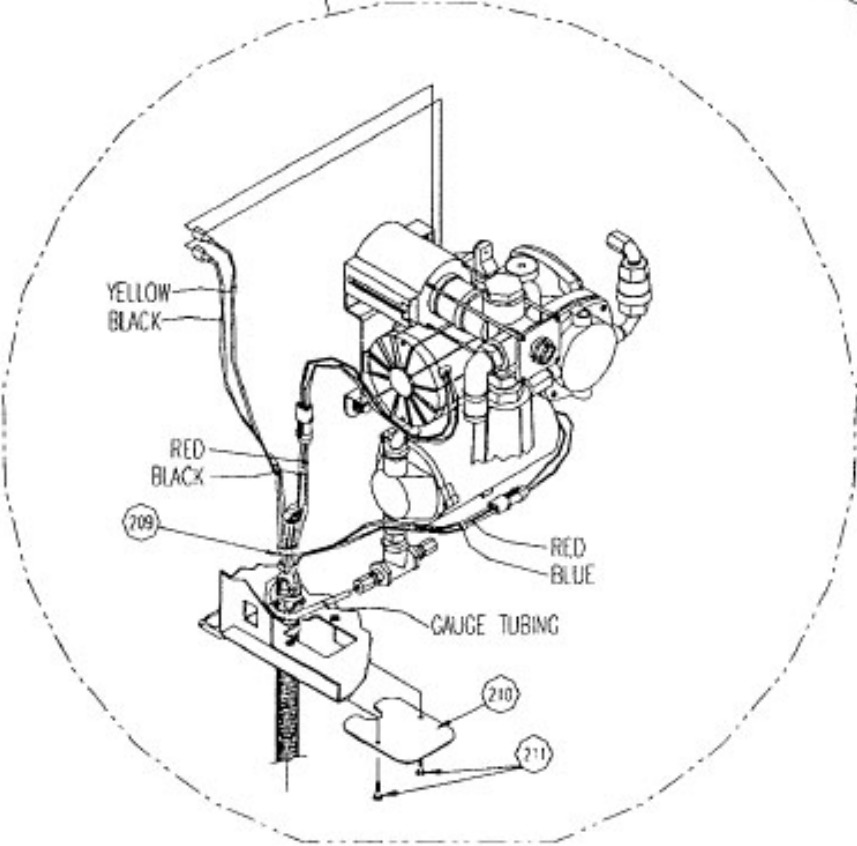

Outback 6

Please Refer to Outback 6 Parts List for reference to the numbers on the following breakdown pages.

Foamer Assembly

AIR PUMP ASSEMBLY

FOAM CHAMBER ASSEMBLY

LIQUID PUMP ASSEMBLY

LIQUID FILTER ASSEMBLY

BOOT DROP ASSEMBLY

GAUGE ASSEMBLY

CAB CONTROL ASSEMBLY
P/N: RHAB371

FOAM DROP COUPLER ASSEMBLY

RIBBON DROP ASSEMBLY
P/N: RHAB366