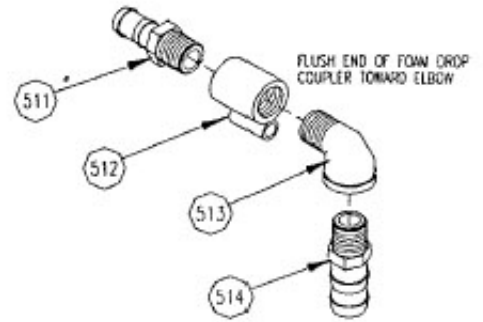

Outback 6

Please Refer to Outback 6 Parts List for reference to the numbers on the following breakdown pages.

Foamer Assembly

AIR PUMP ASSEMBLY

FOAM CHAMBER ASSEMBLY

LIQUID PUMP ASSEMBLY

LIQUID FILTER ASSEMBLY

BOOT DROP ASSEMBLY

GAUGE ASSEMBLY

CAB CONTROL ASSEMBLY
P/N: RHAB371

FOAM DROP COUPLER ASSEMBLY

RIBBON DROP ASSEMBLY
P/N: RHAB366