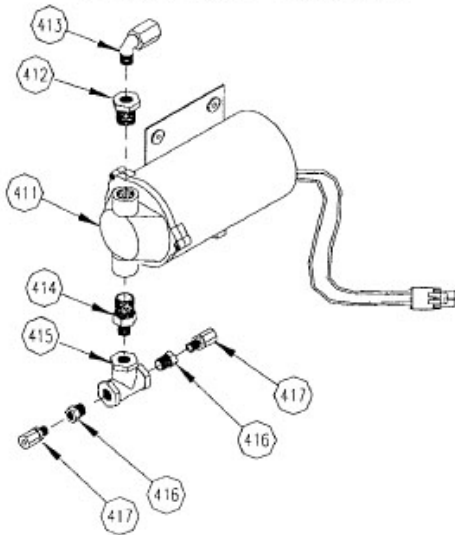

Outback 6

Please Refer to Outback 6 Parts List for reference to the numbers on the following breakdown pages.

Foamer Assembly

AIR PUMP ASSEMBLY

FOAM CHAMBER ASSEMBLY

LIQUID PUMP ASSEMBLY

LIQUID FILTER ASSEMBLY

BOOT DROP ASSEMBLY

GAUGE ASSEMBLY

CAB CONTROL ASSEMBLY
P/N: RHAB371

FOAM DROP COUPLER ASSEMBLY

RIBBON DROP ASSEMBLY
P/N: RHAB366