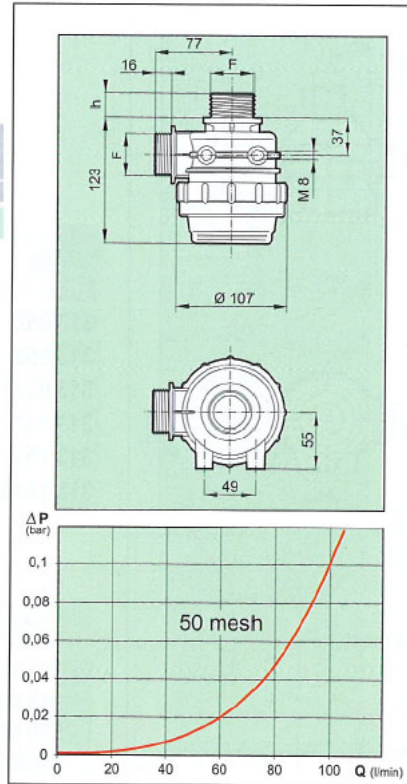

A310 and A312 Filters

A310 Series Suction Filter

Suction filters series 310

1 1/4" BSP threads, filtering capacity 60 l/min, cartridge Ø 70x100 mm, polypropylene body, EPDM gaskets, brass fixing inserts.

COD.	F (BSP)	tipo rete screen type	h (mm)	area effettiva effective area	
				cm ²	sq.in
310 153	G 1 1/4	Inox 50 mesh	40	63	9.8

A312 Series Suction Filter

Suction filters series 312
 1 1/4" BSP threads, filtering capacity 60-100 l/min
 cartridge Ø 148 mm, polypropylene body, EPDM
 gaskets, brass fixing inserts.

COD.	F (BSP)	tipo rete screen type	h (mm)	area effettiva effective area	
				cm ²	sq.in
312 052	G 1 1/4	Inox 32 mesh	23	108	16.7
312 153	G 1 1/4	Inox 50 mesh	40	99	15.3

ricambio spare part

COD.	Type
312 002.030	Inox 32 mesh
312 003.030	Inox 50 mesh
312 004.030	Inox 100 mesh