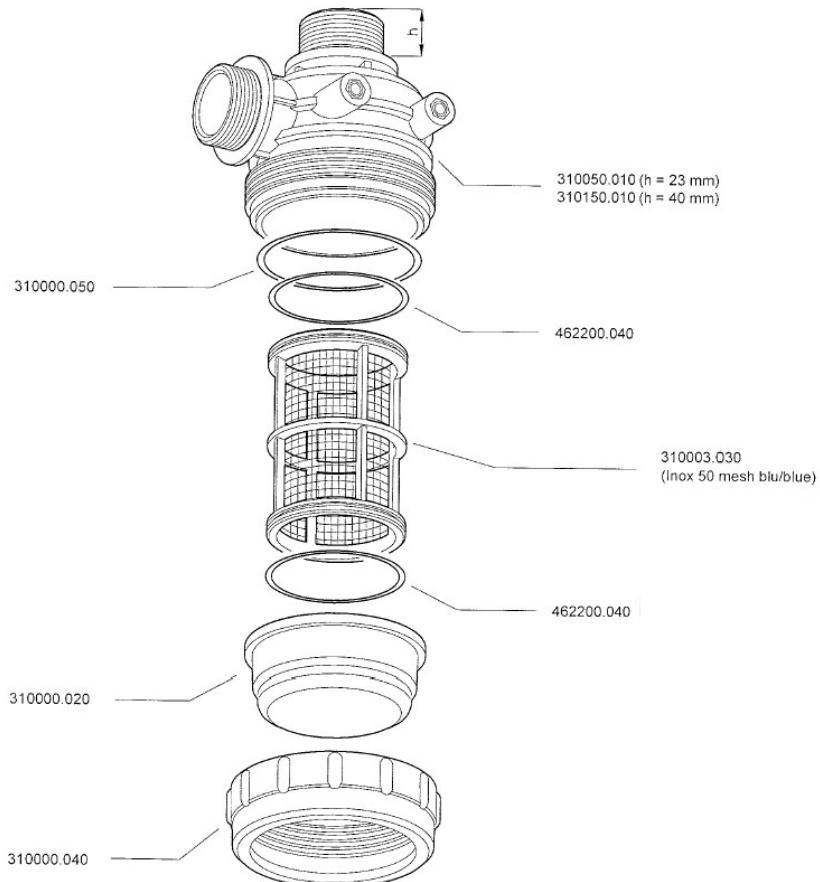

A310 and A312 Filters

A310 Series Suction Filter

Suction filters series 310

1 1/4" BSP threads, filtering capacity 60 l/min, cartridge Ø 70x100 mm, polypropylene body, EPDM gaskets, brass fixing inserts.

COD.	F (BSP)	tipo rete screen type	h (mm)	area effettiva effective area	
				cm ²	sq.in
310 153	G 1 1/4	Inox 50 mesh	40	63	9.8

A312 Series Suction Filter

Suction filters series 312
 1 1/4" BSP threads, filtering capacity 60-100 l/min
 cartridge Ø 148 mm, polypropylene body, EPDM
 gaskets, brass fixing inserts.

COD.	F (BSP)	tipo rete screen type	h (mm)	area effettiva effective area	
				cm ²	sq.in
312 052	G 1 1/4	Inox 32 mesh	23	108	16.7
312 153	G 1 1/4	Inox 50 mesh	40	99	15.3

ricambio spare part

COD.	Type
312 002.030	Inox 32 mesh
312 003.030	Inox 50 mesh
312 004.030	Inox 100 mesh