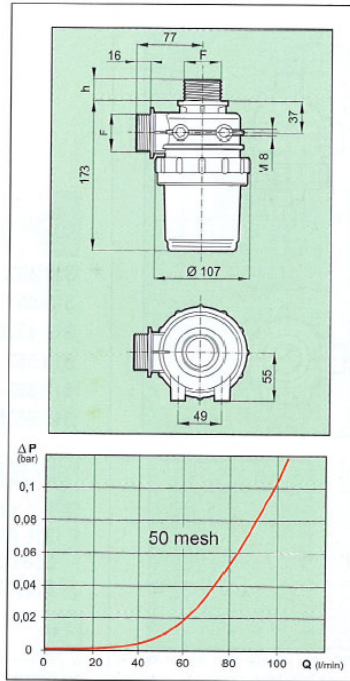

A310 and A312 Filters

A310 Series Suction Filter

Suction filters series 310

1 1/4" BSP threads, filtering capacity 60 l/min, cartridge Ø 70x100 mm, polypropylene body, EPDM gaskets, brass fixing inserts.

COD.	F (BSP)	tipo rete screen type	h (mm)	area effettiva effective area	
				cm ²	sq.in
310 153	G 1 1/4	Inox 50 mesh	40	63	9.8

A312 Series Suction Filter

Suction filters series 312
 1 1/4" BSP threads, filtering capacity 60-100 l/min
 cartridge Ø 148 mm, polypropylene body, EPDM
 gaskets, brass fixing inserts.

COD.	F (BSP)	tipo rete screen type	h (mm)	area effettiva effective area	
				cm ²	sq.in
312 052	G 1 1/4	Inox 32 mesh	23	108	16.7
312 153	G 1 1/4	Inox 50 mesh	40	99	15.3

ricambio spare part

COD.	Type
312 002.030	Inox 32 mesh
312 003.030	Inox 50 mesh
312 004.030	Inox 100 mesh